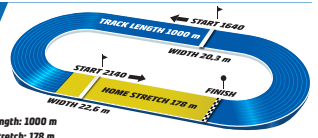

V65-3 V4-1

TRIFECTA QUINELLA EXACTA

Saturday // May 03 // 2025

Svensk Travsports Kallblodsserie

GÄVLE

5

BASE DISTANCE: 2140 M

START METHOD: TROT

GAIT: VAULT

3YO & older, earnings $1,952 - $14,643. + 20 meters when earned > $8,786.

Total Purse: $10,392, Purse to Winner: $4,393