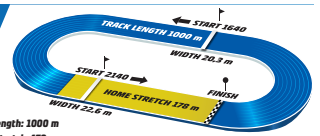

TRIFECTA QUINELLA EXACTA

Saturday // May 03 // 2025

GÄVLE

BASE DISTANCE: 2140 M

1

START METHOD: TROT  
GAIT: VAULT

3YO & older.  
Total Purse: \$8,664, Purse to Winner: \$3,416  
Approximate Post Time: 12:50 AM Eastern /11:50 AM Central /9:50 AM Pacific