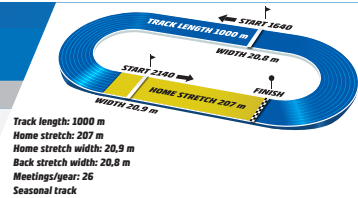

V4-4 LD-2 V5-1

TRIFECTA QUINELLA EXACTA

Tuesday // April 29 // 2025 Spårtrappa

BOLLNÄS

BASE DISTANCE: 2140 M

4

START METHOD: TROT

GAIT: AUTOSTART

3YO & older, earnings $9,762 - $48,811.
Total Purse: $8,664, Purse to Winner: $3,416
Approximate Post Time: 7:26 AM Eastern /6:26 AM Central /4:26 AM Pacific

Date	Track	TC	Dist/PP	Start Type	Purse	F500	F1000	L500	W/500	WTime	FIN	/500	Time	Odds	Driver	Shoes	1st	2nd	3rd	

1	FARAO EAGRA		2140-1													Trainer: Nathalie Blom (15-1-1-1, 7%)		2025	3	1	0	0	$4,295	
	5, bay gelding, by Maharajah - Fantastic Face - Pine Chip																							
	Driver: Kevin Svedlund (88-10-10-12, 11%)																							
	02Apr25-4	Rättvik	ft	1640/11	Auto Std	$2,928	0:35.3	1:13.7	0:37.2	0:36.9	2:01.0	FIN d	0:37.4	2:32.4	10.05	Blom, N	g c	1- I.D.Getgoing, 2- Kakko Bob, 3- King of Cristal	2024	10	2	0	4	$14,867
	22Feb25-6	Bergsäker	ft	2140/6	Auto Std	$12,202	0:36.1	1:15.4	0:37.2	0:37.7	2:41.4	FIN d	0:37.7	2:32.4	29.81	Blom, N	c c	1- Oli Boko, 2- Ninespinks King, 3- Molte Wibb	Life	16	4	0	4	$22,921

2	SKORPAN RUDA		2140-2													Trainer: Pär Ländin (7-2-1-1, 29%)		2025	2	1	1	0	$4,393	
	5, bay gelding, by Pojke Kronos - Wilma Ruda - American Winner																							
	Driver: Ulf Ohlsson (495-64-69-42, 13%)																							
	19Apr25-4	Dannero	ft	2640/6	Vault Std	$2,440	0:39.5	1:19.6		0:38.5	3:23.3	FIN 1	0:38.5	3:23.3	1.87	Ohlsson, U	c c	1- Skorpan Ruda, 2- Nils Zonett, 3- Exhibition	2024	1	0	0	0	$25,352
	01Apr25-8	Bergsäker	ft	2140/6	Auto Std	$3,904	0:36.7	1:16.3	0:34.6	0:36.9	2:37.9	FIN 20.8	0:37.1	2:38.7	5.28	Wäjersten, O	g g	1- Lookin at Lucky, 2- Skorpan Ruda, 3- Andragathos	Life	15	3	4	0	$6,254

3	SUMMERNIGHT DEVIL		2140-3													Trainer: Peter O Larsson (10-0-3-0, 0%)		2025	5	0	2	0	$4,920	
	5, bay brown gelding, by Hard Livin - Macina - Dexter Frontline																							
	Driver: Peter O Larsson (9-0-2-0, 0%)																							
	16Apr25-9	Bergsäker	ft	1640/1	Auto Std	$3,904	0:34.3	1:11.1	0:35.6	0:35.5	1:56.5	FIN 53.3	0:36.5	1:59.8	70.08	Larsson, P	g c	1- Before Takeoff, 2- Hercules Godiva, 3- Adrianunow	2024	27	1	2	2	$12,534
	04Apr25-5	Östersund	ft	2140/5	Auto Std	$3,416	0:37.6	1:17.8	0:36.0	0:38.2	2:43.4	FIN 20.4	0:38.2	2:43.8	21.62	Larsson, P	g c	1- Explosive Bi, 2- Summernight Devil, 3- Sandsjöns Amazing	Life	50	1	4	3	$26,006

4	HENESSI MATTER		2140-4													Trainer: Mattias Djuse (210-40-30-26, 19%)		2025	1	1	0	0	$7,809	
	4, bay gelding, by Face Time Bourbon - No Matter - Explosive Matter																							
	Driver: Mats E Djuse (535-86-83-58, 16%)																							
	16Apr25-2	Solvalla	ft	2140/3	Auto Std	$7,809	0:36.1	1:15.3	0:35.7	0:37.0	2:38.3	FIN 1	0:37.0	2:38.3	3.38	Djuse, M	c c	1- Henessi Matter, 2- Nagambie Boko, 3- Sunset Sky	2024	6	2	2	1	$19,524
	16Oct24-8	Kalmar	ft	2140/8	Auto Std	$10,738	0:34.9	1:13.0	0:35.7	0:36.8	2:37.5	FIN 61	0:37.0	2:38.5	8.92	Johansson, G	c c	1- Monster Wine, 2- Conrad Leonard, 3- Dark Photon Face	Life	7	3	2	1	$27,334

5	NYBYS LEIA		2140-5													Trainer: Torgny Friberg (8-0-1-3, 0%)		2025	8	0	1	3	$2,928	
	7, light bay mare, by Beer Summit - Lönshtulls Anny - Gigant Neo																							
	Driver: Torgny Friberg (9-0-1-3, 0%)																							
	21Apr25-6	Bergsäker	ft	1640/2	Auto Std	$1,171	0:35.4	1:14.1	0:37.2	0:37.0	2:01.3	FIN 30.1	0:37.0	2:01.4	4.52	Friberg, T	g g	1- Birdie Num Num, 2- Neonetta GH, 3- Nyby Leia	2024	10	1	1	1	$8,053
	12Apr25-3	Romme	ft	2140/4	Auto Std	$1,171	0:36.2	1:14.8	0:39.0	0:37.2	2:39.4	FIN 32.7	0:37.8	2:42.1	9.61	Friberg, T	g g	1- Vichel J.C., 2- Rut Taxam, 3- Nyby Leia	Life	57	3	7	9	$31,170