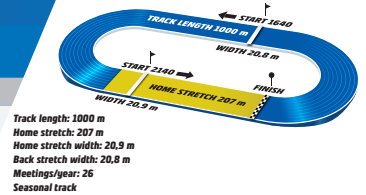

BOLLNÄS

BASE DISTANCE: 2140 M

START METHOD: TROT

GAIT: VAULT

3YO & older. + 20 meters when earned > \$3,124 & + 40 meters when earned > \$7,809. Total Purse: \$4,417, Purse to Winner: \$1,464 Approximate Post Time: 8:46 AM Eastern /7:46 AM Central /5:46 AM Pacific