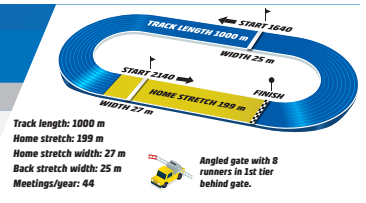

TRIFECTA QUINELLA EXACTA

Saturday // April 05 // 2025

Breddlopp - Delningsproposition - P21 - Spårtrappa

HALMSTAD

BASE DISTANCE: 2140 M

START METHOD: TROT

GAIT: AUTOSTART

3YO & older. Total Purse: \$3,716, Purse to Winner: \$1,171. Approximate Post Time: 5:32 AM Eastern /4:32 AM Central /2:32 AM Pacific