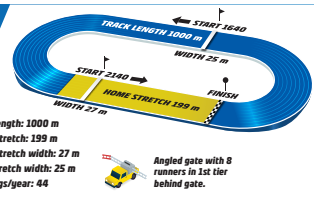

V4-4 V5-3 TRIFECTA QUINELLA EXACTA

Saturday // April 05 // 2025

Breddlopp - Delningsproposition - P21 - Spårtrappa

HALMSTAD BASE DISTANCE: 2140 M START METHOD: TROT GAIT: AUTOSTART

3YO & older. Total Purse: \$3,716, Purse to Winner: \$1,171 Approximate Post Time: 7:02 AM Eastern /6:02 AM Central /4:02 AM Pacific