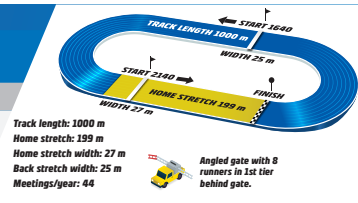

Saturday // April 05 // 2025

Breddlopp - B-tränarlopp - P21-lopp

HALMSTAD

BASE DISTANCE: 1640 M

START METHOD: TROT

GAIT: VAULT

3YO & older. + 20 meters when earned > \$1,952. Total Purse: \$3,716, Purse to Winner: \$1,171. Approximate Post Time: 7:42 AM Eastern /6:42 AM Central /4:42 AM Pacific