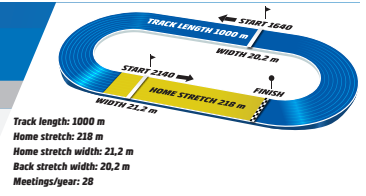

V65-4 V4-2 TRIFECTA QUINELLA EXACTA

Friday // April 04 // 2025 Fördel Ston

ÖSTERSUND

BASE DISTANCE: 2140 M

5

START METHOD: TROT
GAIT: AUTOSTART

stallions, geldings & mares. 3YO & older, earnings $6,833 - $27,822.
Total Purse: $8,664, Purse to Winner: $3,416
Approximate Post Time: 7:50 AM Eastern /6:50 AM Central /4:50 AM Pacific