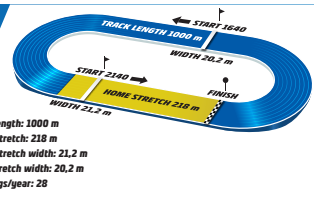

Track length: 1000 m
Home stretch: 218 m
Home stretch width: 21.2 m
Back stretch width: 20.2 m
Meetings/year: 28

ÖSTERSUND

BASE DISTANCE: 2140 M

START METHOD: TROT

GAIT: VAULT

3YO & older. + 20 meters when earned > \$732.
Total Purse: \$4,417, Purse to Winner: \$1,464
Approximate Post Time: 6:20 AM Eastern /5:20 AM Central /3:20 AM Pacific

V65-2 TRIFECTA QUINELLA EXACTA

Friday // April 04 // 2025

ÖSTERSUND

BASE DISTANCE: 2140 M

START METHOD: TROT

GAIT: VAULT

3YO & older, earnings \$732 - \$9,762. + 20 meters when earned > \$5,857. Total Purse: \$8,664, Purse to Winner: \$3,416. Approximate Post Time: 7:07 AM Eastern /6:07 AM Central /4:07 AM Pacific