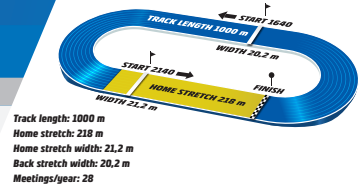

V65-3 V4-1 TRIFECTA QUINELLA EXACTA

Friday // April 04 // 2025

ÖSTERSUND

BASE DISTANCE: 2140 M

START METHOD: TROT

GAIT: VAULT

3YO & older, earnings \$488 - \$17,084. + 20 meters when earned > \$6,833.
Total Purse: \$8,664, Purse to Winner: \$3,416
Approximate Post Time: 7:29 AM Eastern /6:29 AM Central /4:29 AM Pacific