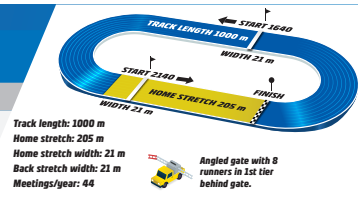

GS75-6 DD-1 V4-3

TRIFECTA QUINELLA EXACTA

Sunday // March 30 // 2025

Fördel K10

ROMME

BASE DISTANCE: 2140 M

START METHOD: TROT

GAIT: AUTOSTART

3YO & older, earnings $34,168 - $161,077.
Total Purse: $9,396, Purse to Winner: $3,904
Approximate Post Time: 10:48 AM Eastern /9:48 AM Central /7:48 AM Pacific

9

Date	Track	TC	Dist/PP	Start Type	Purse	F500	F1000	L500	W/500	WTime	FIN	/500	Time	Odds	Driver	Shoes	1st	2nd	3rd	

	1 FLEXIBLE LAUNCHER				2140-1	Trainer: Magnus Jernemyr (24-3-3-4, 13%)					2025	1	1	0	0	$3,416				
	9, bay brown gelding, by Federal Flex - Bambino Launcher - Gallant Baron					Driver: Linda Sedström (75-6-10-10, 8%)					2024	13	1	1	3	$12,437				
	03Mar25-9 Färjestad ft 2140/4 Auto Std $3,416					2:35.7 FIN 1					Life 71					11	11	7	$102,308	
	26Aug24-4 Färjestad ft 2140/3 Auto StdM $5,857 0:36.2					1:14.9 0:35.2 0:36.8					2:37.6 FIN 03.1					0:37.5 2:40.7 52.18 Andersson, M				
	30Jan25-8 Axevalla ft 2160/5 Auto StdM $7,321 0:38.3					1:14.6 0:36.3 0:36.9					2:40.0 FIN 7.7					0:37.5 2:42.7 142.80 Andersson, M				

	2 DANA0 DEGLI DEI (IT)				2140-2	Trainer: Veikko Haapakangas (79-8-9-5, 10%)					2025	3	0	1	0	$2,723				
	6, bay stallion, by Mago d'Amore - Orleans O.M. - S.J.'s Caviar					Driver: Linus Dahl (0-0-0-0, 0%)					2024	11	3	0	0	$56,776				
	21Feb25-4 Kalmar ft 1660/2 Vault Std $3,416 0:36.7					1:14.5 0:36.2 0:36.9					2:01.0 FIN d					2:32.4 2.09 Persson, S				
	02Feb25-9 Gävle ft 2160/9 Auto Std $3,904 0:35.9					1:12.8 0:36.5					1:59.9 FIN 20.5					0:36.7 2:00.4 3.40 Jepsen, C				
	03Jan25-7 Jägersro ft 1640/8 Auto Std $3,904 0:35.5					1:13.1 0:35.9 0:36.6					2:00.0 FIN 51.2					0:36.9 2:01.2 2.83 Forss, M				

	3 ZEOLIT				2140-3	Trainer: Jari Åkerfeldt (8-0-0-4, 0%)					2025	4	0	0	3	$3,953				
	8, bay brown gelding, by Make it Happen - Zirconia - Dream Vacation					Driver: Jari Åkerfeldt (9-1-0-3, 11%)					2024	4	0	0	1	$2,373				
	07Mar25-6 Örebro ft 1609/5 Auto Std $3,416 0:35.0					1:10.4 0:36.4 0:35.5					1:54.2 FIN 30.5					0:35.6 1:54.7 14.13 Åkerfeldt, J				
	02Feb25-9 Gävle ft 2160/6 Vault Std $3,416 0:36.8					1:15.6 0:37.4 0:37.1					2:40.5 FIN 3					2:32.4 42.37 Åkerfeldt, J				
	20Jan25-8 Eskilstuna ft 2140/11 Auto Std $3,416 0:36.0					1:14.1 0:36.0 0:37.2					2:39.3 FIN 31.3					0:37.5 2:40.6 39.64 Åkerfeldt, J				

	4 MISSING TOOMA				2140-4	Trainer: Paw Mahony (10-0-0-0, 0%)					2025	1	0	0	0	$624				
	9, bay gelding, by Broadway Hall - Finish Tooma - Windsong's Legacy					Driver: Paw Mahony (7-0-0-0, 0%)					2024	15	2	3	3	$15,601				
	14Mar25-9 Romme ft 3180/1 Vault Std $3,904 0:37.7					1:16.0 0:38.0 0:36.9					3:56.0 FIN 50.9					0:37.2 3:56.9 50.01 Mahony, P				
	08Dec24-9 Romme ft 2160/1 Vault StdM $2,928 0:39.5					1:19.0 0:37.2 0:38.5					2:40.5 FIN 20.2					0:37.8 2:44.9 4.21 Laursen, S				
	29Nov24-7 Romme ft 1640/4 Auto Std $2,928 0:35.5					1:14.0 0:35.0 0:36.2					1:58.9 FIN 51					0:36.5 1:59.9 9.98 Mahony, P				

	5 QUANTITY OF TIME				2140-5	Trainer: Petri Salmela (117-18-7-17, 15%)					2025	1	1	0	0	$3,416				
	6, black mare, by Victor Gio - Quite a Yankee - Quite Easy U.S.					Driver: Magnus A Djuse (264-61-39-29, 23%)					2024	11	2	0	1	$31,507				
	28Feb25-2 Eskilstuna ft 1640/2 Auto Std $3,416 0:36.0					1:12.2 0:37.1 0:36.3					1:59.1 FIN 1					0:36.3 1:59.1 1.91 Djuse, M				
	22Sep24-10 Hagmyren ft 2140/2 Auto Std $4,881 0:35.2					1:12.5 0:36.0 0:36.2					2:34.9 FIN 40.6					0:36.3 2:35.5 20.19 Forss, M				
	21Aug24-4 Solvalla ft 2140/3 Auto Std $5,857 0:34.5					1:12.7 0:35.8 0:36.5					2:36.5 FIN 03.4					0:37.3 2:39.9 6.51 Paldan, R