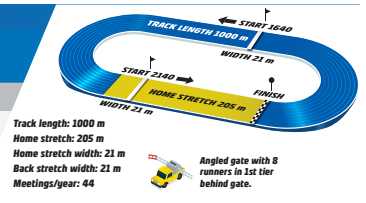

GS75-4 V4-1 TRIFECTA QUINELLA EXACTA

Sunday // March 30 // 2025

ROMME

BASE DISTANCE: 2140 M START METHOD: TROT GAIT: VAULT

3YO & older, earnings $4,881 - $34,168. + 20 meters when earned > $13,667. Total Purse: $9,396, Purse to Winner: $3,904

Approximate Post Time: 10:06 AM Eastern /9:06 AM Central /7:06 AM Pacific

Main table with columns: Rank, Name, Sex, Age, Trainer, Driver, Purse, F500, F1000, L500, W/500, WTime, FIN, /500, Time, Odds, Driver, Shoes, 1st, 2nd, 3rd, Payout. Contains 12 race entries.