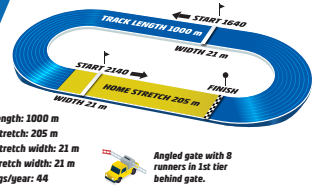

GS75-2 TRIFECTA QUINELLA EXACTA

Sunday // March 30 // 2025

Montélopp

ROMME

BASE DISTANCE: 2140 M

5

START METHOD: MONTÉ

GAIT: VAULT

4YO & older, earnings $1,952 - $78,098. + 20 meters when earned > $19,524 & + 40 meters when earned > $39,049. Total Purse: $9,396, Purse to Winner: $3,904 Approximate Post Time: 9:22 AM Eastern /8:22 AM Central /6:22 AM Pacific

Table with columns: Rank, Name, Sex, Color, Birth, Sire, Dam, Breeder, Trainer, Driver, Odds, Time, Driver, Shoes, Race History (1st, 2nd, 3rd), Earnings. Rows 1-12 for various races.