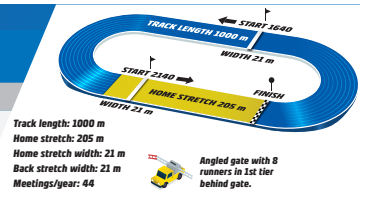

11
BASE DISTANCE: 1640 M
START METHOD: TROT
GAIT: AUTOSTART

3YO & older, earnings \$39,049 - \$92,741.
Total Purse: \$27,185, Purse to Winner: \$12,202
Approximate Post Time: 12:43 AM Eastern /11:43 AM Central /9:43 AM Pacific