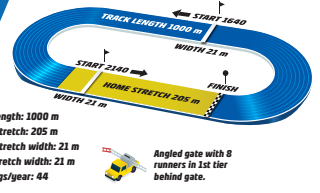

V75-1 TRIFECTA QUINELLA EXACTA

Saturday // January 25 // 2025

Borlänge Kommun - STL Diamantstoet (Försök 5 i Meeting 1 -

ROMME
BASE DISTANCE: 2140 M
5
START METHOD: TROT
GAIT: VAULT

mares. 3YO & older, earnings \$29,286 or more. + 20 meters when earned > \$82,979.
Total Purse: \$32,114, Purse to Winner: \$14,643
Approximate Post Time: 10:20 AM Eastern /9:20 AM Central /7:20 AM Pacific