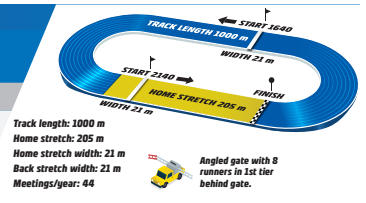

ROMME 7 BASE DISTANCE: 2140 M START METHOD: TROT GAIT: AUTOSTART

3YO & older, earnings $92,741 or more. Total Purse: $32,114, Purse to Winner: $14,643 Approximate Post Time: 11:05 AM Eastern /10:05 AM Central /8:05 AM Pacific

Main race table with columns: Rank, Name, Sex/Age, Trainer, Purse, F500, F1000, L500, W/500, WTime, FIN, /500, Time, Odds, Driver, Shoes, 1st, 2nd, 3rd, Payout. Includes race details for 11 horses.