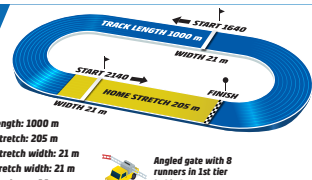

V75-2
TRIFECTA QUINELLA EXACTA

Saturday // January 25 // 2025

Sleipner Dalarna - STL Kallblodsdivisionen - Fördel Ston (Försök 3)

ROMME

BASE DISTANCE: 2140 M

6

START METHOD: TROT
GAIT: AUTOSTART

stallions, geldings & mares. 3YO & older, earnings $48,811 - $146,434.
Total Purse: $32,114, Purse to Winner: $14,643
Approximate Post Time: 10:42 AM Eastern /9:42 AM Central /7:42 AM Pacific