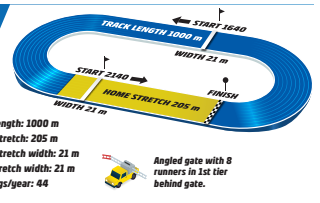

TRIFECTA QUINELLA EXACTA

Saturday // January 25 // 2025

Best Western Gustaf Wasa

ROMME

BASE DISTANCE: 2140 M

START METHOD: TROT

GAIT: VAULT

3YO & older, earnings $146 - $8,786. + 20 meters when earned > $3,514.
Total Purse: $9,396, Purse to Winner: $3,904
Approximate Post Time: 1:02 PM Eastern /12:02 AM Central /10:02 AM Pacific

12