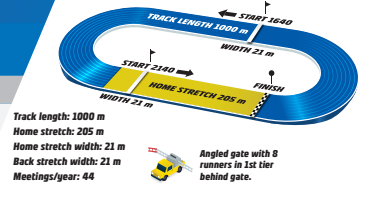

9
BASE DISTANCE: 2640 M
START METHOD: TROT
GAIT: AUTOSTART

3YO & older, earnings \$14,643 - \$29,286.
Total Purse: \$27,185, Purse to Winner: \$12,202
Approximate Post Time: 11:50 AM Eastern /10:50 AM Central /8:50 AM Pacific