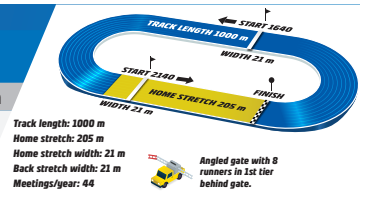

V75-6 DD-1 V5-4 TRIFECTA QUINELLA EXACTA

ROMME Saturday // January 25 // 2025 STL Klass III mot STL Klass I (Försök 6 i Meeting 1 - Final Solvalla)

ROMME BASE DISTANCE: 2140 M START METHOD: TROT GAIT: VAULT

3YO & older, earnings $7,321 - $17,084. +20 meters when earned > $17,084. Total Purse: $27,185, Purse to Winner: $12,202

Main table with columns: Rank, Name, Sex, Age, Trainer, Driver, Purse, F500, F1000, L500, W/500, WTime, FIN, /500, Time, Odds, Driver, Shoes, 1st, 2nd, 3rd, Purse. Contains 12 race entries.