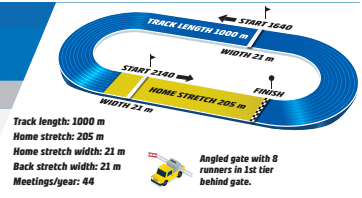

4
BASE DISTANCE: 2640 M
START METHOD: TROT
GAIT: VAULT

3YO & older, earnings \$21,965 - \$78,098. + 20 meters when earned > \$61,014.
Total Purse: \$22,108, Purse to Winner: \$9,762
Approximate Post Time: 9:53 AM Eastern /8:53 AM Central /6:53 AM Pacific