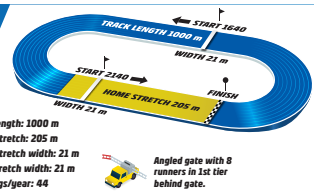

V75-4 VS-2 TRIFECTA QUINELLA EXACTA

Saturday // January 25 // 2025

Bortlänge IBF - STL Stodivisionen (Försök 6 i Meeting 1 - Final

Track length: 1000 m
Home stretch: 205 m
Home stretch width: 21 m
Back stretch width: 21 m
Meetings/year: 44
Angled gate with 8 runners in 1st tier behind gate.

8
BASE DISTANCE: 2640 M
START METHOD: TROT
GAIT: VAULT

mares. 3YO & older, earnings $7,321 - $39,049. + 20 meters when earned > $19,524.
Total Purse: $27,185, Purse to Winner: $12,202
Approximate Post Time: 11:27 AM Eastern /10:27 AM Central /8:27 AM Pacific