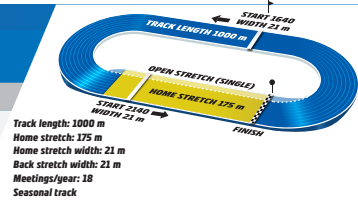

V5-5

TRIFECTA QUINELLA EXACTA

Thursday // January 23 // 2025

SKELLEFTEÅ

BASE DISTANCE: 2140 M

START METHOD: TROT

GAIT: VAULT

3YO & older, earnings $976 - $14,643, + 20 meters when earned > $5,369 & + 40 meters when earned > $8,786. Total Purse: $6,682, Purse to Winner: $2,440 Approximate Post Time: 8:46 AM Eastern /7:46 AM Central /5:46 AM Pacific

8

Header row for race results table with columns: Date, Track, TC, Dist/PP, Start Type, Purse, F500, F1000, L500, W/500, WTime, FIN, /500, Time, Odds, Driver, Shoes, 1st, 2nd, 3rd

Table for race 1: NORD EIRA. Includes horse details (5, light bay mare), trainer (Linda Holmgren), driver (Linda Holmgren), and a list of race results with odds and drivers.

Table for race 2: TROLL CORNELIUS. Includes horse details (10, black gelding), trainer (Dick Enkvist), driver (Dick Enkvist), and a list of race results.

Table for race 3: IVARSIVER. Includes horse details (5, black gelding), trainer (Thomas Lindbom), driver (Micael Melander), and a list of race results.

Table for race 4: TORE PIRAT. Includes horse details (6, black gelding), trainer (Mattias Berglund), driver (Krister Söderholm), and a list of race results.

Table for race 5: JÄRNÄS JÄNTA. Includes horse details (12, black mare), trainer (Eva Alstermark), driver (Eva Alstermark), and a list of race results.

Table for race 6: GULI SELMA. Includes horse details (4, black mare), trainer (Stefan Johansson), driver (Stefan Johansson), and a list of race results.

Table for race 7: HALLSTA VINNELI. Includes horse details (7, bay mare), trainer (Magnus O Jonsson), driver (Magnus O Jonsson), and a list of race results.

Table for race 8: TÅGA PÅ. Includes horse details (10, bay gelding), trainer (Leif Eriksson), driver (Peter Wikström), and a list of race results.

Table for race 9: MÖTJE MEIR. Includes horse details (5, bay mare), trainer (Jens Eriksson), driver (Jens Eriksson), and a list of race results.

Table for race 10: MAYA KIRO. Includes horse details (7, bay mare), trainer (Thomas Enstrand), driver (Thomas Enstrand), and a list of race results.

Table for race 11: NORDFAKS. Includes horse details (5, bay stallion), trainer (Mats Gällerstäd), driver (Mats Gällerstäd), and a list of race results.

Table for race 12: GULI FRASSE. Includes horse details (6, black gelding), trainer (Mats Gällerstäd), driver (Ove A Lindqvist), and a list of race results.