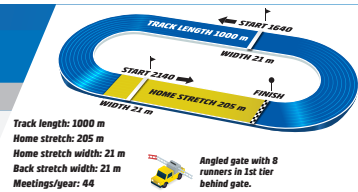

## TRIFECTA QUINELLA EXACTA

Thursday // January 16 // 2025 Fördel Ston

ROMME

BASE DISTANCE: 1640 M

5

START METHOD: TROT

GAIT: AUTOSTART

stallions, geldings & mares. 3YO & older, earnings \$9,762 - \$34,168.  
Total Purse: \$9,396, Purse to Winner: \$3,904  
Approximate Post Time: 1:52 PM Eastern /12:52 AM Central /10:52 AM Pacific