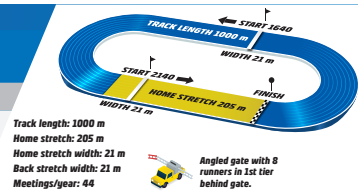

V64-3 V4-1 TRIFECTA QUINELLA EXACTA

Thursday // January 16 // 2025 Stolopp - Spårtrappa

ROMME

BASE DISTANCE: 2140 M
START METHOD: TROT
GAIT: AUTOSTART

mares. 3YO & older, earnings \$14,155 - \$43,442.
Total Purse: \$9,396, Purse to Winner: \$3,904
Approximate Post Time: 2:14 PM Eastern /1:14 PM Central /11:14 AM Pacific