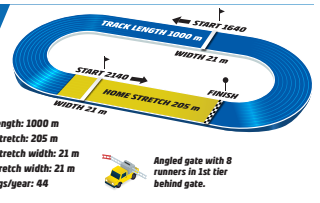

Table with 12 columns: 2025, 2024, Life, 1st, 2nd, 3rd, Odds, Driver, Shoes

Table with 12 columns: 2025, 2024, Life, 1st, 2nd, 3rd, Odds, Driver, Shoes

Table with 12 columns: 2025, 2024, Life, 1st, 2nd, 3rd, Odds, Driver, Shoes

V64-4 V4-2  
TRIFECTA QUINELLA EXACTA

Thursday // January 16 // 2025

Track length: 1640 m  
Home stretch width: 21 m  
Back stretch width: 21 m  
Meetings/year: 44

Angled gate with 8 runners in 1st tier behind gate.