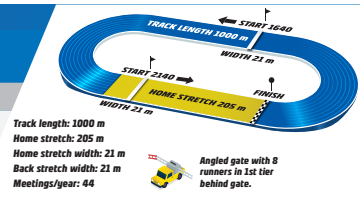

TRIFECTA QUINELLA EXACTA

Thursday // January 16 // 2025

ROMME

BASE DISTANCE: 1640 M

START METHOD: TROT

GAIT: VAULT

3YO & older. + 20 meters when earned > \$2,440. Total Purse: \$9,396, Purse to Winner: \$3,904. Approximate Post Time: 1:05 PM Eastern /12:05 AM Central /10:05 AM Pacific