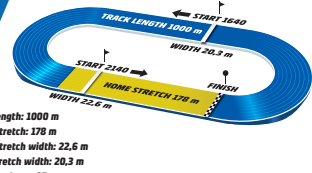

V5-4

TRIFECTA QUINELLA EXACTA

Tuesday // November 26 // 2024 Spårtrappa

Track length: 1000 m
Home stretch: 178 m
Home stretch width: 22.6 m
Back stretch width: 20.3 m
Meetings/year: 37

GÄVLE
BASE DISTANCE: 2140 M
START METHOD: TROT
GAIT: AUTOSTART