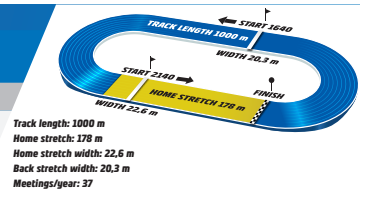

V4-4 LD-2 V5-1 TRIFECTA QUINELLA EXACTA

Tuesday // November 26 // 2024 Spårtrappa

GÄVLE

4

BASE DISTANCE: 2140 M START METHOD: TROT GAIT: AUTOSTART

3YO & older, earnings $4,393 - $117,147. Total Purse: $6,682, Purse to Winner: $2,440. Approximate Post Time: 7:26 AM Eastern /6:26 AM Central /4:26 AM Pacific

Header table with columns: Date, Track, TC, Dist/PP Start Type, Purse, F500, F1000, L500, W/500, WTime, FIN, /500, Time, Odds, Driver, Shoes, 1st, 2nd, 3rd, Purse

1 KIPLING RIVER
6, bay gelding, by Bold Eagle - Cinderella River - Dream Vacation
2024 4 1 0 1 $4,036
2023 17 2 2 3 $11,412
Life 29 5 4 4 $23,580
Trainer: Magnus Träff (60-9-6-3, 15%)
Driver: Mats E Djuse (1705-308-212-179, 18%)

2 SOLKATTENS QUEEN
5, bay mare, by Zola Boko - Lady Best Memory - Muscle Memory
2024 11 2 2 0 $10,611
2023 13 1 2 0 $7,712
Life 29 4 5 1 $23,693
Trainer: Andreas Jernkvist (17-2-2-0, 12%)
Driver: Kaj Widell (372-15-25-21, 4%)

3 VILLEROY* (FI)
6, bay brown stallion, by Quite Easy U.S. - Vivace - Express Ride
2024 12 1 1 4 $4,930
2023 12 2 2 3 $10,714
Life 33 6 4 9 $73,743
Trainer: Tuomas Pakkanen (30-5-4-2, 17%)
Driver: Mika Fors (616-52-70-69, 8%)

4 NICK NACK NEWPORT
4, bay gelding, by Cantab Hall - Myammie Drama - Muscle Hill
2024 19 1 4 6 $13,942
2023 5 0 2 0 $5,639
Life 26 1 7 7 $23,938
Trainer: Matti Nisonen (84-8-17-14, 10%)
Driver: Matti Nisonen (28-4-9-3, 14%)

5 A PERFECT MAN
8, bay gelding, by Aperfectyankee - Tasmania - Kadabra
2024 11 0 2 1 $8,332
2023 12 0 2 3 $3,856
Life 37 2 7 5 $24,312
Trainer: Frida Asplund (39-0-3-2, 0%)
Driver: Frida Asplund (68-2-5-3, 3%)

6 UNEXPECTED OUTCOME
7, bay gelding, by S.J.'s Caviar - Turbina - Dans Shadow
2024 10 0 0 1 $4,998
2023 4 0 0 0 $1,903
Life 36 2 3 5 $24,874
Trainer: Lars Wennebring (41-2-0-3, 5%)
Driver: Marika Eriksson (80-6-12-5, 8%)

7 NASH HALL
5, bay gelding, by Nuncio - Ready Hall - Ready Cash
2024 23 2 2 3 $15,707
2023 12 0 3 3 $8,385
Life 40 2 5 7 $26,846
Trainer: Fredrik Palm (92-6-6-7, 7%)
Driver: Mattias Hansson (72-1-9-6, 1%)

8 M.T.RAMBLING ROSE
6, bay mare, by Quite Easy U.S. - M.T.Julia Roberts - Enjoy Lavec
2024 17 0 2 1 $8,473
2023 14 0 3 1 $9,117
Life 50 0 6 7 $28,788
Trainer: Olle Alsén (305-32-34-31, 10%)
Driver: Oskar Kylin Blom (677-55-62-70, 8%)

9 JOYFUL ARGOS
5, black gelding, by Bird Parker - T.M.Hotline - Rite On Line
2024 12 1 3 1 $10,074
2023 15 1 4 1 $11,909
Life 37 2 7 2 $25,137
Trainer: Olle Alsén (305-32-34-31, 10%)
Driver: Olle Alsén (328-27-30-28, 8%)

10 EMPEROR GODIVA
7, bay gelding, by Brillantissime - Grace from Above - From Above
2024 13 2 0 1 $7,604
2023 16 2 0 3 $9,615
Life 48 5 0 7 $26,358
Trainer: Mikael Cedergren (188-12-14-19, 6%)
Driver: Magnus A Djuse (1453-295-199-139, 20%)

11 ARES
5, black gelding, by Lavec Kronos - Ninepoints Ariel - Good As Gold
2024 15 1 1 1 $5,632
2023 16 2 3 0 $14,672
Life 41 4 4 3 $27,284
Trainer: Erik Lindegren (119-9-11-16, 8%)
Driver: Erik Lindegren (175-14-11-22, 8%)

12 MOGAS BALLERINA
6, bay mare, by Beer Summit - Mogas Sara - Victory Party
2024 14 0 3 0 $7,907
2023 26 2 0 1 $7,341
Life 78 3 6 2 $30,106
Trainer: Eva-Lena Hellman (76-3-4-5, 4%)
Driver: Julia Smedman (281-7-15-22, 2%)