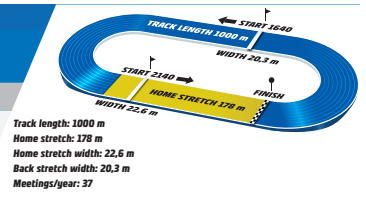

V4-3 LD-1 TRIFECTA QUINELLA EXACTA

Tuesday // November 26 // 2024 Spårtrappa

GÄVLE

BASE DISTANCE: 2140 M

START METHOD: TROT

GAIT: AUTOSTART

3YO & older, earnings \$4,393 - \$117,147. Total Purse: \$6,682, Purse to Winner: \$2,440. Approximate Post Time: 7:04 AM Eastern /6:04 AM Central /4:04 AM Pacific