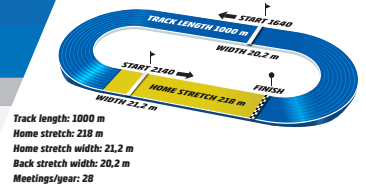

V5-4

TRIFECTA QUINELLA EXACTA

Wednesday // November 20 // 2024 Montélopp

ÖSTERSUND

BASE DISTANCE: 2140 M
START METHOD: MONTÉ
GAIT: VAULT

4YO & older, earnings \$4,881 - \$85,908. + 20 meters when earned > \$42,954.
Total Purse: \$6,682, Purse to Winner: \$2,440
Approximate Post Time: 8:27 AM Eastern /7:27 AM Central /5:27 AM Pacific