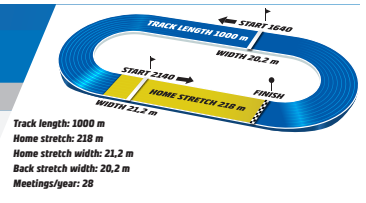

V4-2 TRIFECTA QUINELLA EXACTA

Wednesday // November 20 // 2024 Fördel Ston

ÖSTERSUND

BASE DISTANCE: 2140 M
START METHOD: TROT
GAIT: AUTOSTART

stallions, geldings & mares. 3YO & older, earnings \$976 - \$8,297.
Total Purse: \$6,682, Purse to Winner: \$2,440
Approximate Post Time: 6:42 AM Eastern /5:42 AM Central /3:42 AM Pacific