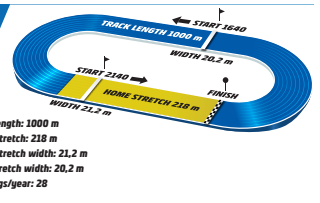

V4-4 LD-2 V5-1 TRIFECTA QUINELLA EXACTA

Wednesday // November 20 // 2024 Fördel Ston

ÖSTERSUND

BASE DISTANCE: 2640 M START METHOD: TROT GAIT: AUTOSTART

stallions, geldings & mares. 3YO & older, earnings $8,298 - $21,965. Total Purse: $6,682, Purse to Winner: $2,440. Approximate Post Time: 7:26 AM Eastern /6:26 AM Central /4:26 AM Pacific

Main table with columns: Date, Track, TC, Dist/PP, Start Type, Purse, F500, F1000, L500, W/500, WTime, FIN, /500, Time, Odds, Driver, Shoes, 1st, 2nd, 3rd, and various race results.