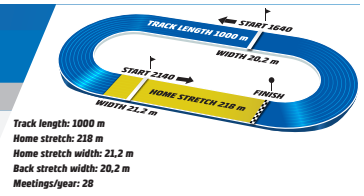

V4-1

TRIFECTA QUINELLA EXACTA

Wednesday // November 20 // 2024 ÖstersundsMästaren Varmblod

ÖSTERSUND

BASE DISTANCE: 2140 M
START METHOD: TROT
GAIT: VAULT

3YO & older, earnings \$4,881 or more. + 20 meters when earned > \$27,334, 40 meters when earned > \$68,336 & + 60 meters when earned > \$170,840.
Total Purse: \$11,467, Purse to Winner: \$4,881
Approximate Post Time: 6:20 AM Eastern /5:20 AM Central /3:20 AM Pacific