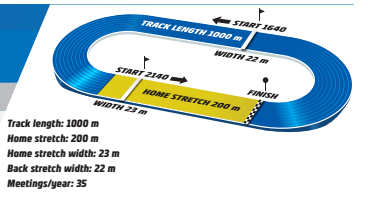

2024	10	1	2	0	\$4,463
2023	12	4	0	0	\$8,287
Life	25	6	3	1	\$17,730

- 1- Stardust, 2- Campari Bay, 3- Summit by Proxy
- 1- Exquisite Pompom, 2- Mas Gunnar, 3- Fabulous Time
- 1- Royal Ambition

GS75-5 V4-2 TRIFECTA QUINELLA EXACTA

Sunday // November 17 // 2024

DubbelCupen - Spårtrappa, Försök 9 i Meeting 6 (Final Östersund)

BODEN 8 BASE DISTANCE: 2140 M START METHOD: TROT GAIT: AUTOSTART

3YO & older, earnings \$34,168 - \$68,336. Total Purse: \$11,467, Purse to Winner: \$4,881. Approximate Post Time: 10:28 AM Eastern /9:28 AM Central /7:28 AM Pacific