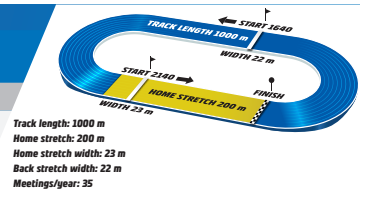

Sunday // November 17 // 2024 P21-lopp

BODEN

BASE DISTANCE: 2140 M

START METHOD: TROT

GAIT: VAULT

3YO & older. + 20 meters when earned > \$14,643. Total Purse: \$2,839, Purse to Winner: \$976 Approximate Post Time: 8:31 AM Eastern /7:31 AM Central /5:31 AM Pacific