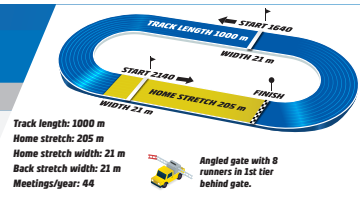

TRIFECTA QUINELLA EXACTA

Saturday // November 02 // 2024 Stolopp

ROMME

BASE DISTANCE: 2140 M

START METHOD: TROT

GAIT: VAULT

mares. 3YO & older. + 20 meters when earned > \$732.
Total Purse: \$7,678, Purse to Winner: \$2,928
Approximate Post Time: 1:30 PM Eastern /12:30 AM Central /10:30 AM Pacific