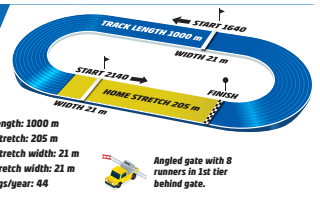

V65-3 V4-1 TRIFECTA QUINELLA EXACTA

Saturday // November 02 // 2024 Anderssons Hästsports Lärlingsserie, Final

ROMME BASE DISTANCE: 2140 M START METHOD: TROT GAIT: AUTOSTART

3YO & older, earnings $13,667 - $42,954. Total Purse: $14,054, Purse to Winner: $5,857. Approximate Post Time: 3:22 PM Eastern /2:22 PM Central /12:22 AM Pacific

Main table with columns: Rank, Name, Age, Sex, Pedigree, Trainer, Driver, Purse, F500, F1000, L500, W/500, WTime, FIN, /500, Time, Odds, Driver, Shoes, 1st, 2nd, 3rd, Purse. Includes race details for 1-12.