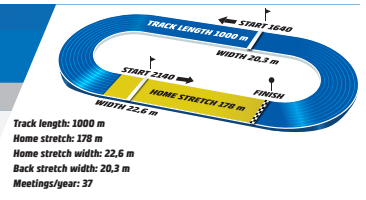

V64-1

TRIFECTA QUINELLA EXACTA

Thursday // October 31 // 2024

Vallonloppet

GÄVLE

BASE DISTANCE: 1640 M

START METHOD: TROT

GAIT: VAULT

3YO & older, earnings $29,286 or more.
Total Purse: $11,467, Purse to Winner: $4,881
Approximate Post Time: 2:30 PM Eastern /1:30 PM Central /11:30 AM Pacific

1	FORTUNE MEARAS	1640-1	Trainer: Jimmy H Andersson (73-3-9-7, 4%) Driver: Jimmy H Andersson (89-4-8-7, 4%)	2024	11	0	2	3	$13,374								
	9, bay gelding, by Dream Vacation - Intensity Kronos - Viking Kronos		Life	2023	8	1	1	3	$15,707								
	18Oct24-9	Bollnäs	ft 1640/9	Auto Std	$9,762	0:34.1	1:11.0	0:34.8	0:35.1	1:55.3	FIN 02.9	0:36.0	1:58.2	66.29	Andersson, J	c c	1- Colibri Jet, 2- Denzel Washington, 3- Santos de Castella
	04Oct24-6	Rättvik	ft 1640/6	Auto Std	$2,440	0:35.4	1:11.2	0:36.8	0:36.1	1:58.5	FIN 40.5	0:36.3	1:59.0	42.69	Andersson, J	c c	1- Iznogoud Am, 2- Classic Hill U.S., 3- Lawmaker
	20Jun24-5	Dannero	ft 2140/2	Auto Std	$7,321	0:35.5	1:14.5			2:36.2	FIN 03.2	0:37.2	2:39.4	30.71	Andersson, J	c c	1- Bengan, 2- Golden Dream M.E., 3- Global Badman
	29May24-2	Bollnäs	ft 2140/4	Auto Std	$4,881	0:35.6	1:13.6	0:34.2	0:36.3	2:35.6	FIN 31.2	0:36.6	2:36.8	16.72	Wäjersten, D	c c	1- Y.Not Diamant, 2- Iceland Falls, 3- Fortune Mearas
	10May24-7	Hagmyren	ft 1640/6	Auto Std	$4,881	0:34.5	1:10.7	0:35.6	0:35.3	1:55.9	FIN 30.9	0:35.6	1:56.8	25.89	Ohlsson, U	c c	1- Gamin Jaba, 2- Global Badman, 3- Fortune Mearas

2	CHARLIEBROWN EFFE* (IT)	1640-2	Trainer: Gennaro Casillo (181-17-23-16, 9%) Driver: Oskar Kylin Blom (609-52-56-63, 9%)	2024	6	0	2	2	$9,274								
	6, bay stallion, by Conway Hall - No Man's Land - Cocktail Jet		Life	2023	14	1	0	3	$27,910								
	06Sep24-5	Romme	ft 3200/1	Vault Std	$5,857	0:38.5	1:17.5	0:37.0	0:37.0	3:56.8	FIN 03.1	0:37.5	3:59.9	8.67	Kontio, J	c c	1- Admiral As, 2- Cersei Gene, 3- Red Hot Roadster
	20Apr24-11	Jägersro	ft 2140/11	Auto Std	$14,643	0:35.4	1:10.8	0:35.6	0:35.3	2:31.1	FIN 02.2	0:35.8	2:33.3	48.55	Jepson, C	c c	1- Bengurion Jet, 2- Unico Broline, 3- Indy Rock
	01Apr24-7	Halmstad	ft 1640/2	Auto Std	$9,762	0:35.9	1:11.0	0:35.0	0:35.2	1:55.4	FIN 21.8	0:35.7	1:57.2	6.39	Jepson, C	c c	1- Night Brodde, 2- Charliebrown Effie, 3- Aquarius Face
	22Mar24-6	Jägersro	ft 2140/11	Auto Std	$2,928	0:35.6	1:14.4	0:36.3	0:36.5	2:36.4	FIN 31	0:36.8	2:37.4	4.90	Rosleff, V	c c	1- Without a Doubt, 2- Stenson, 3- Charliebrown Effie
	11Feb24-7	Axevalia	ft 2180/1	Vault Std	$3,904	0:39.4	1:17.3			2:42.0	FIN 20.3	0:37.2	2:42.3	2.12	Jepson, C	c c	1- Digital Summit, 2- Charliebrown Effie, 3- Keep Flying Rapida