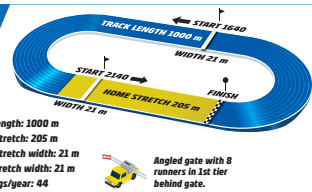

TRIFECTA QUINELLA EXACTA

Monday // October 28 // 2024 Fördel Ston

ROMME

BASE DISTANCE: 2640 M

START METHOD: TROT

GAIT: AUTOSTART

stallions, geldings & mares. 3YO & older, earnings \$976 - \$8,297. Total Purse: \$7,678, Purse to Winner: \$2,928. Approximate Post Time: 4:33 PM Eastern /3:33 PM Central /1:33 PM Pacific