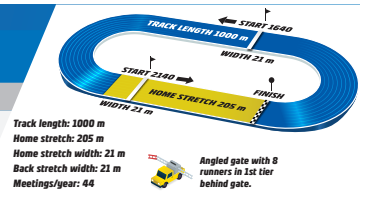

V64-1

TRIFECTA QUINELLA EXACTA

Monday // October 28 // 2024

Stolopp - Spårtrappa

ROMME

BASE DISTANCE: 1640 M

START METHOD: TROT

GAIT: AUTOSTART

mares. 3YO & older, earnings $11,714 - $41,001.
Total Purse: $9,396, Purse to Winner: $3,904
Approximate Post Time: 2:30 PM Eastern /1:30 PM Central /11:30 AM Pacific

4

Date	Track	TC	Dist/PP	Start Type	Purse	F500	F1000	L500	W/500	WTime	FIN	/500	Time	Odds	Driver	Shoes	1st	2nd	3rd				
1	N.Y.VOILA (NO)						1640-1										2024	16	1	2	1	$6,687	
	5, black mare, by Victor Gio - Camargue - Supergill																2023	14	1	2	1	$9,938	
	30Sep24-6 Färjestad ft 1640/8 Auto Std $3,904 0:35.5 1:13.7 0:36.2 0:36.6																Life	31	2	5	2	$18,577	
	06Sep24-6 Färjestad ft 1640/5 Auto Std $2,928 0:33.9 1:11.1 0:36.6 0:35.8																						
	14Aug24-4 Solvalla ft 1640/4 Auto Std $5,857 0:34.0 1:12.0 0:36.5 0:36.1																						
	26Jul24-5 Eskilstuna ft 1640/9 Auto Std $2,440 0:35.9 1:13.7 0:37.6 0:36.9																						
	16Jul24-10 Romme ft 1640/9 Auto Std $976 0:37.0 1:12.5 0:36.5 0:36.4