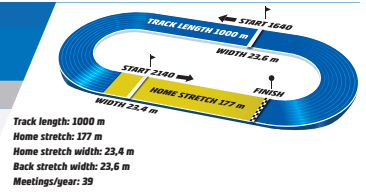

V5-1 TRIFECTA QUINELLA EXACTA

Monday // October 28 // 2024

Breddlopp - P21-lopp - Spårtrappa

MANTORP

BASE DISTANCE: 1640 M

START METHOD: TROT

GAIT: AUTOSTART

3YO & older, earnings $2,928 - $107,385.

Total Purse: $2,839, Purse to Winner: $976

Main table with columns: Rank, Name, Age/Sex, Trainer, Driver, Purse, F500, F1000, L500, W/500, WTime, FIN, /500, Time, Odds, Driver, Shoes, 1st, 2nd, 3rd, Odds. Rows include: 1 KÄBB'S VALENTE, 2 DREAMBOY A.F., 3 MOONS BLÅJUS, 4 ONE TOO O'BOY, 5 BROWN SUGAR FROST, 6 ENFIN PASTIS, 7 ANYWHEREWITHYOULOU, 8 GOLDEN ROAD, 9 MASSACHUSETTS, 10 DIRTY SWEET, 11 MR MONTECHRISTO.