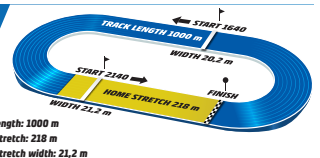

V64-6 DD-2 VA-4
TRIFECTA QUINELLA EXACTA

Friday // October 25 // 2024

ÖSTERSUND

BASE DISTANCE: 2640 M
9
START METHOD: TROT
GAIT: AUTOSTART

3YO & older, earnings \$23,917 - \$81,515.
Total Purse: \$9,396, Purse to Winner: \$3,904
Approximate Post Time: 3:27 PM Eastern /2:27 PM Central /12:27 AM Pacific