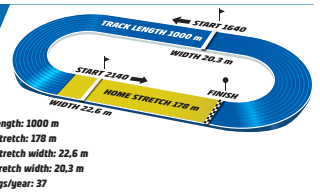

V4-3 LD-1 TRIFECTA QUINELLA EXACTA

Tuesday // October 22 // 2024

GÄVLE

3
BASE DISTANCE: 2140 M
START METHOD: TROT
GAIT: AUTOSTART

3YO & older, earnings \$4,881 - \$15,131.
Total Purse: \$6,682, Purse to Winner: \$2,440
Approximate Post Time: 7:04 AM Eastern /6:04 AM Central /4:04 AM Pacific

V5-2

TRIFECTA QUINELLA EXACTA

Tuesday // October 22 // 2024

Track length: 1000 m
Home stretch: 178 m
Home stretch width: 22.6 m
Back stretch width: 20.3 m
Meetings/year: 37

GÄVLE BASE DISTANCE: 2140 M

5 3YO & older. Total Purse: \$6,682, Purse to Winner: \$2,440
Approximate Post Time: 7:47 AM Eastern /6:47 AM Central /4:47 AM Pacific