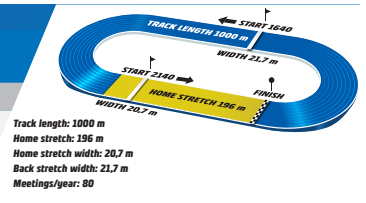

GS75-4 V4-1 TRIFECTA QUINELLA EXACTA

Sunday // October 20 // 2024

Hästbutiken Solvallas Montélopp

SOLVALLA

BASE DISTANCE: 2140 M

START METHOD: MONTÉ

GAIT: AUTOSTART

4YO & older, earnings \$4,881 - \$31,727. Total Purse: \$14,054, Purse to Winner: \$5,857. Approximate Post Time: 10:06 AM Eastern /9:06 AM Central /7:06 AM Pacific