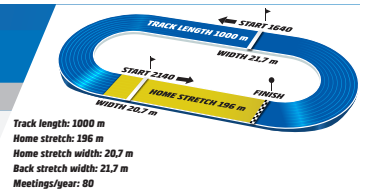

GS75-1  
TRIFECTA QUINELLA EXACTA

Sunday // October 20 // 2024

SOLVALLA

BASE DISTANCE: 2140 M  
START METHOD: TROT  
GAIT: VAULT

3YO & older, earnings \$488 - \$12,202. + 20 meters when earned > \$4,881.  
Total Purse: \$14,054, Purse to Winner: \$5,857  
Approximate Post Time: 9:00 AM Eastern /8:00 AM Central /6:00 AM Pacific