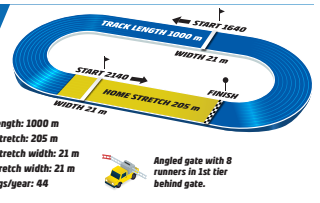

V5-2 TRIFECTA QUINELLA EXACTA

Wednesday // October 16 // 2024 Sleipner Dalarnas Silverpokal - Svensk Travsports Unghästserie -

ROMME

BASE DISTANCE: 2140 M

3

START METHOD: TROT

GAIT: AUTOSTART

3YO, earnings $4,881 - $14,643.
Total Purse: $12,637, Purse to Winner: $4,881
Approximate Post Time: 1:03 PM Eastern /12:03 AM Central /10:03 AM Pacific