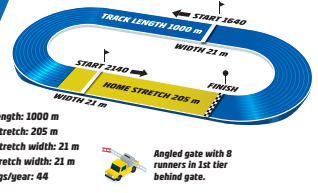

V86-4

TRIFECTA QUINELLA EXACTA

Wednesday // October 16 // 2024

Breeders' Crown Treåriga Ston

ROMME

BASE DISTANCE: 2140 M

START METHOD: TROT
GAIT: AUTOSTART

mares, 3YO.

Total Purse: $24,402, Purse to Winner: $10,738