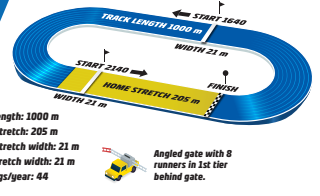

TRIFECTA QUINELLA EXACTA

Wednesday // October 16 // 2024 Tvååringslopp Ston

ROMME

BASE DISTANCE: 1640 M

START METHOD: TROT

GAIT: AUTOSTART

mares. 2YO.
Total Purse: \$9,396, Purse to Winner: \$3,904
Approximate Post Time: 12:15 AM Eastern /11:15 AM Central /9:15 AM Pacific

V5-1 TRIFECTA QUINELLA EXACTA

Wednesday // October 16 // 2024

ROMME

BASE DISTANCE: 2140 M

START METHOD: TROT

GAIT: VAULT

3YO & older, earnings \$1,952 - \$21,965, + 20 meters when earned > \$8,786.
 Total Purse: \$9,396, Purse to Winner: \$3,904
 Approximate Post Time: 12:39 AM Eastern /11:39 AM Central /9:39 AM Pacific