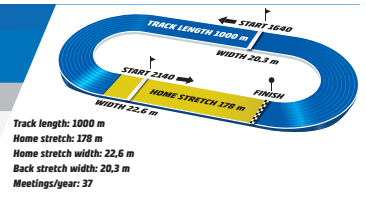

V4-2 VS-5 TRIFECTA QUINELLA EXACTA

GÄVLE Monday // October 14 // 2024 JB Hästmassage - Breddlopp - P21-lopp - Spårtrappa

BASE DISTANCE: 2140 M START METHOD: TROT GAIT: AUTOSTART

3YO & older. Total Purse: $2,839, Purse to Winner: $976 Approximate Post Time: 2:00 PM Eastern /1:00 PM Central /11:00 AM Pacific

Main race results table with columns: Date, Track, TC, Dist/PP, Start Type, Purse, F500, F1000, L500, W/500, WTime, FIN, /500, Time, Odds, Driver, Shoes, 1st, 2nd, 3rd, and Purse. Includes race numbers 1 through 12.