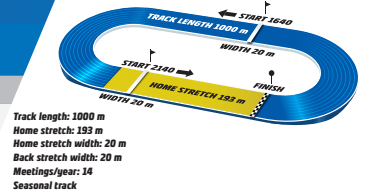

V5-2

TRIFECTA QUINELLA EXACTA

Sunday // October 13 // 2024

Stolopp

SOLÄNGET

BASE DISTANCE: 1640 M

START METHOD: TROT

GAIT: VAULT

mares. 3YO & older, earnings $976 - $21,965. + 20 meters when earned > $7,809 & + 40 meters when earned > $13,179. Total Purse: $6,682, Purse to Winner: $2,440 Approximate Post Time: 9:08 AM Eastern /8:08 AM Central /6:08 AM Pacific

4

Table for race 1: GULI SANNA. Includes horse details, race conditions (1640-1), and a list of race results with odds and driver information.

Table for race 2: SELINA. Includes horse details, race conditions (1660-1), and a list of race results with odds and driver information.

Table for race 3: KLACK SIRI. Includes horse details, race conditions (1660-2), and a list of race results with odds and driver information.

Table for race 4: PRINSESSAN STÖEN. Includes horse details, race conditions (1660-3), and a list of race results with odds and driver information.

Table for race 5: GULDHAGENS MARY. Includes horse details, race conditions (1660-4), and a list of race results with odds and driver information.

Table for race 6: TEKNO TORA. Includes horse details, race conditions (1660-5), and a list of race results with odds and driver information.

Table for race 7: KLACK SILJE. Includes horse details, race conditions (1660-6), and a list of race results with odds and driver information.

Table for race 8: SANNI TABAC. Includes horse details, race conditions (1660-7), and a list of race results with odds and driver information.

Table for race 9: HALLSTA LOTTA. Includes horse details, race conditions (1660-8), and a list of race results with odds and driver information.

Table for race 10: MÖTJE MEIR. Includes horse details, race conditions (1660-9), and a list of race results with odds and driver information.

Table for race 11: JÄRVSÖ BJÖRGEN. Includes horse details, race conditions (1680-1), and a list of race results with odds and driver information.

Table for race 12: RIVAN. Includes horse details, race conditions (1680-2), and a list of race results with odds and driver information.