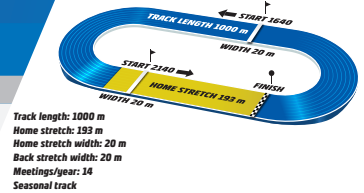

BASE DISTANCE: 2640 M

START METHOD: TROT

GAIT: VAULT

3YO & older. + 20 meters when earned > \$3,416 & + 40 meters when earned > \$6,833. Total Purse: \$6,682, Purse to Winner: \$2,440. Approximate Post Time: 8:45 AM Eastern /7:45 AM Central /5:45 AM Pacific